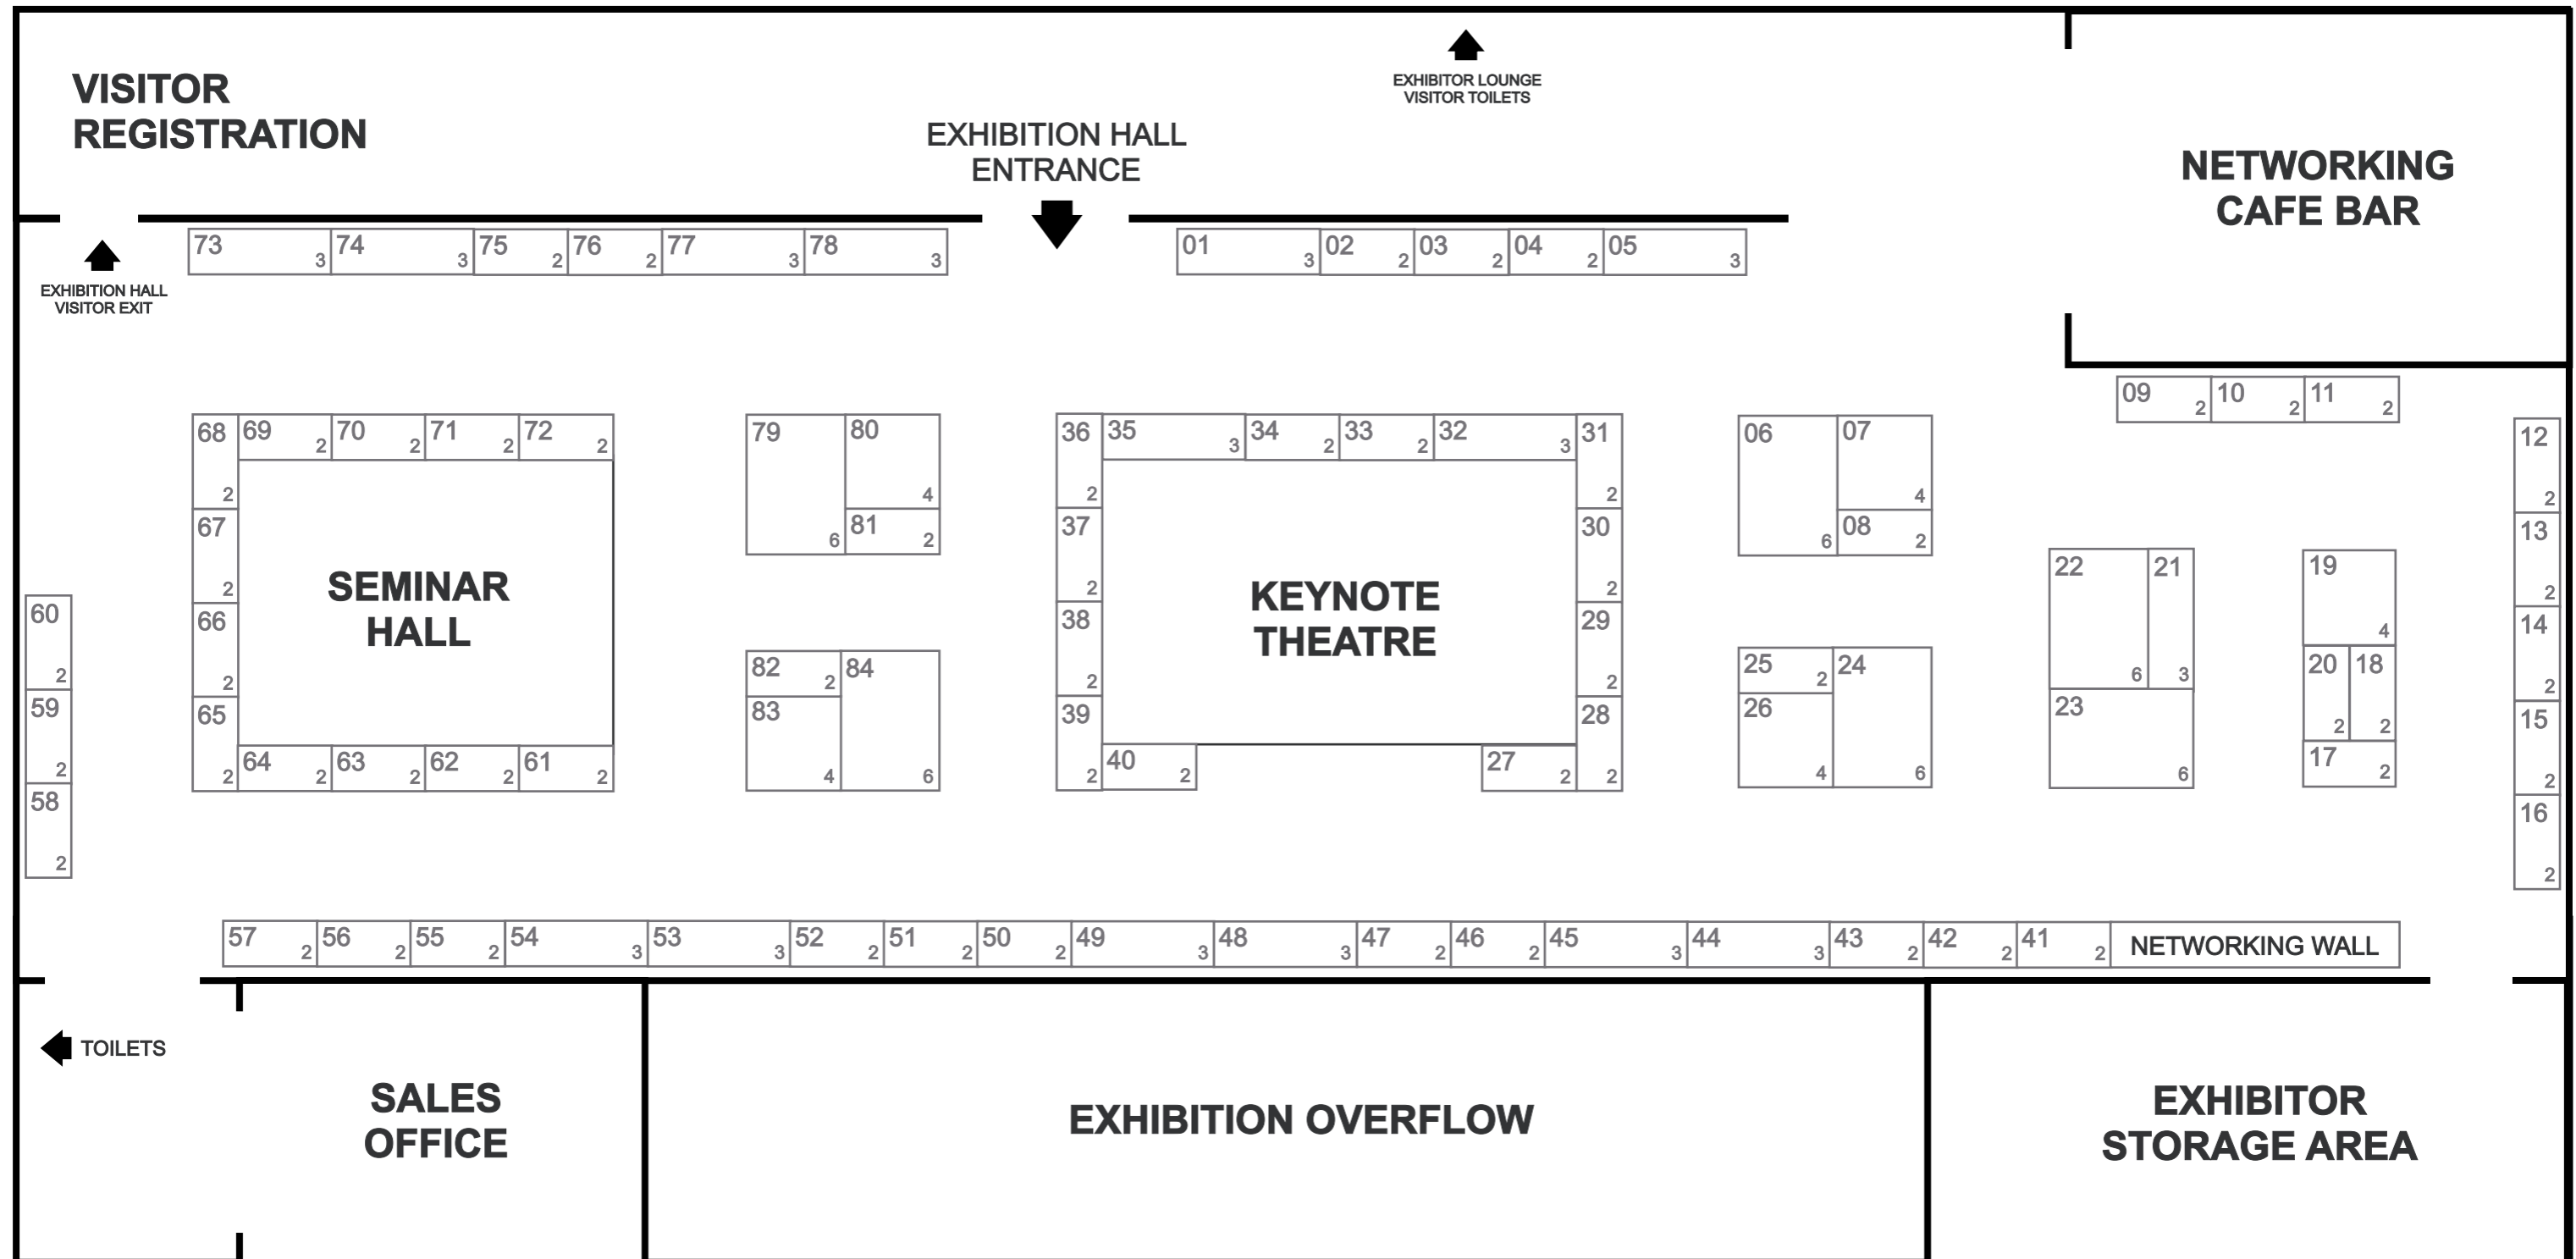

# BRISTOL BUSINESS EXPO 2015 FLOOR PLAN

BRUNEL'S OLD STATION (SET-UP DATE: 15 JULY, LIVE DATE(S): 16 JULY)

Main Exhibition Hall, Brunel's Old Station

The Passenger Shed

**YOU ARE CURRENTLY VIEWING:  
MAIN EXHIBITION HALL**